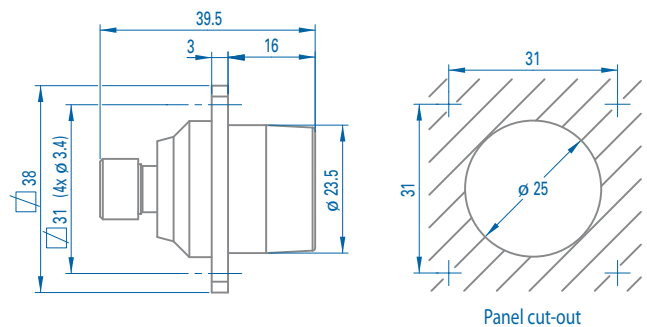

■ For $\varnothing 8.5\text{mm}$ cables

Receptacle part number

DB 1051 A004-3 1.0/5.0

■ For $\varnothing 11.3\text{mm}$ cables, with cable guide

Receptacle part number

DB 1051 A004-3 1.4/6.6

■ For $\varnothing 8.5\text{mm}$ cables, with square flange

Receptacle part number

DBQ 1051 A004-3 1.0/5.0

All dimensions shown are in millimeters and are for reference only.