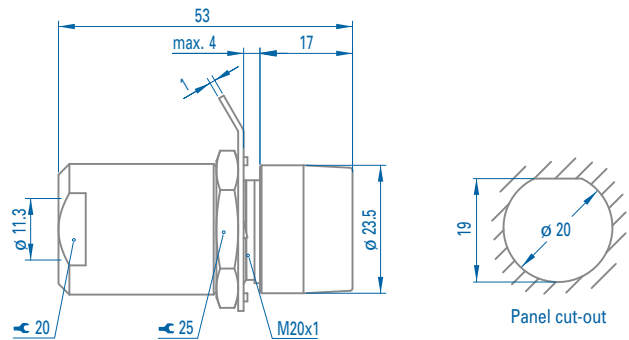

■ For $\varnothing 8.5\text{mm}$ cables

Receptacle part number

DB 1051 A004-3 1.0/5.0

■ For $\varnothing 11.3\text{mm}$ cables, with cable guide

Receptacle part number

DB 1051 A004-3 1.4/6.6

■ For $\varnothing 8.5\text{mm}$ cables, with square flange

Receptacle part number

DBQ 1051 A004-3 1.0/5.0

All dimensions shown are in millimeters and are for reference only.