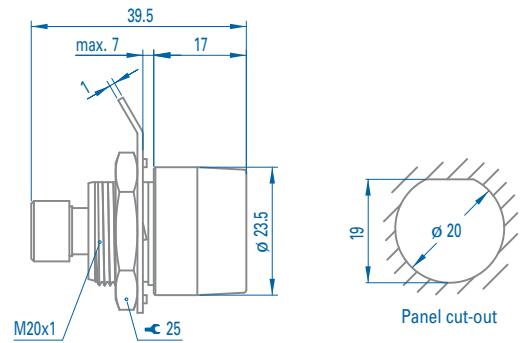

■ For $\varnothing 8.5\text{mm}$ cables

Receptacle part number

DB 1051 A004-3 1.0/5.0

■ For $\varnothing 11.3\text{mm}$ cables, with cable guide

Receptacle part number

DB 1051 A004-3 1.4/6.6

■ For $\varnothing 8.5\text{mm}$ cables, with square flange

Receptacle part number

DBQ 1051 A004-3 1.0/5.0

All dimensions shown are in millimeters and are for reference only.