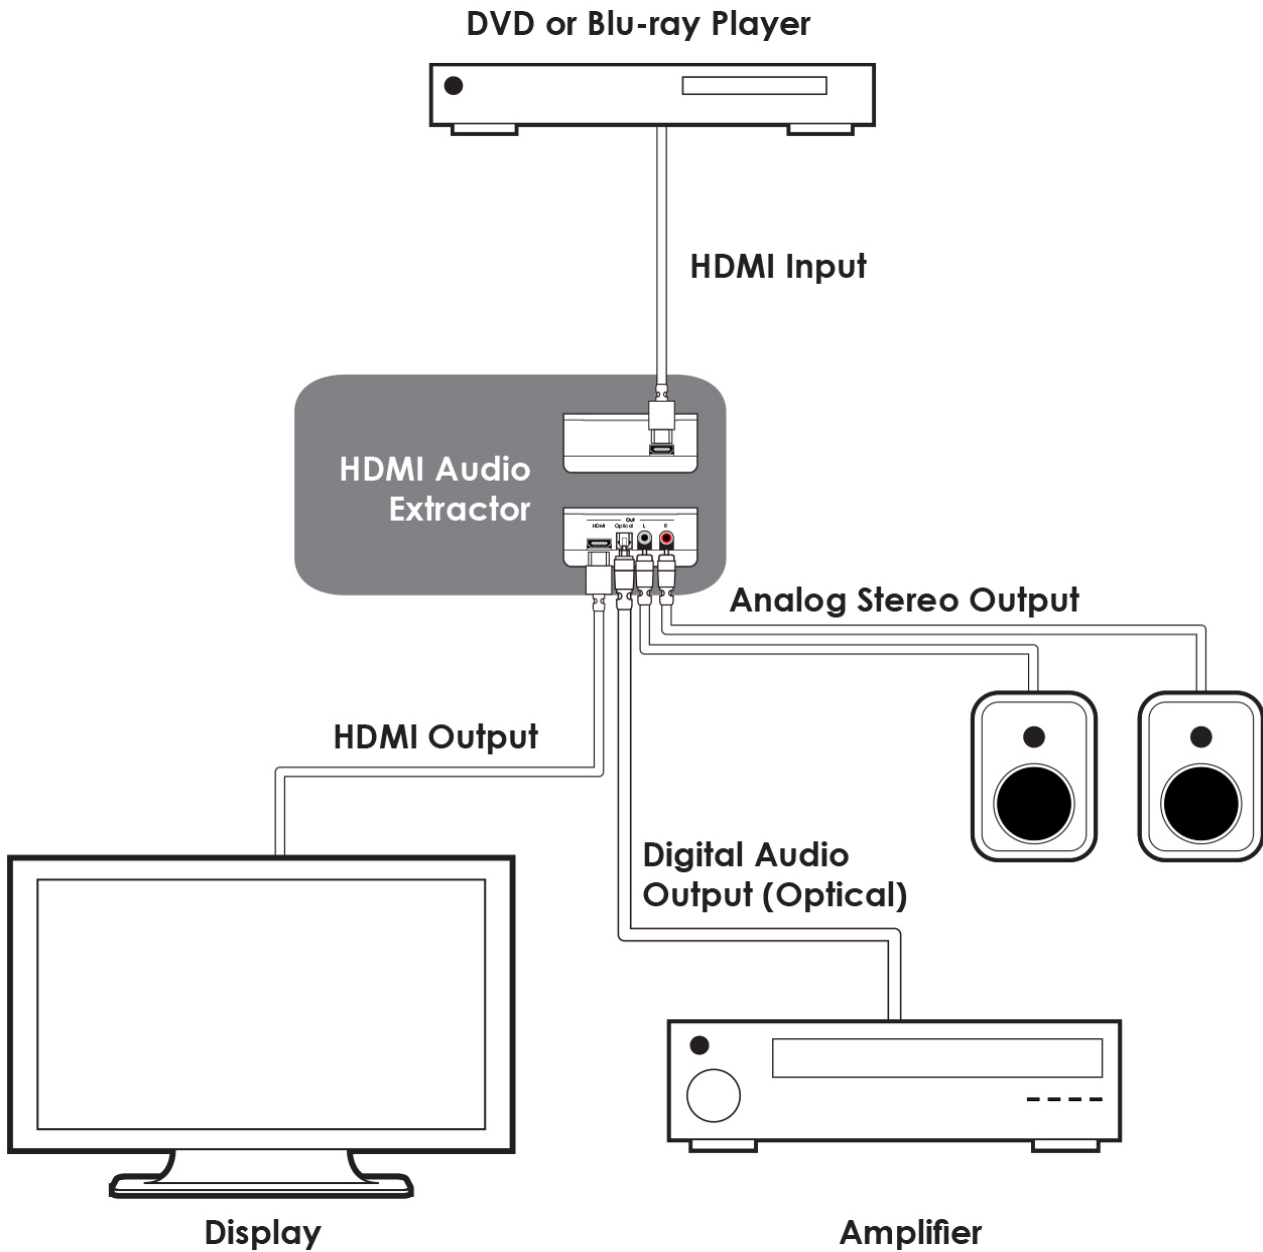

7. CONNECTION DIAGRAM