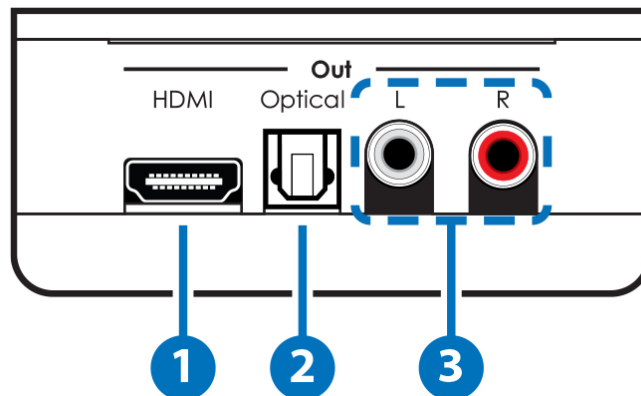

## HDMI Audio Extractor

### 6.4 Front Panel

- 1 **HDMI In:** Connect to a source device such as a DVD/Blu-ray player with an HDMI cable.

### 6.5 Rear Panel

- 1 **HDMI Out:** Connect to the display (TV/monitor) with an HDMI cable for video and audio signal output. No HDMI output connection is required to send audio through the analog and optical outputs.
- 2 **Optical Out:** Connect to audio equipment such as an amplifier or Hi-Fi system with an optical cable for digital audio output. Supports up to bitstream audio 5.1CH and LPCM 2CH.
- 3 **L/R Out:** Connect to audio equipment such as an amplifier or active speakers with a stereo RCA cable for audio output. Supports analog stereo output only.