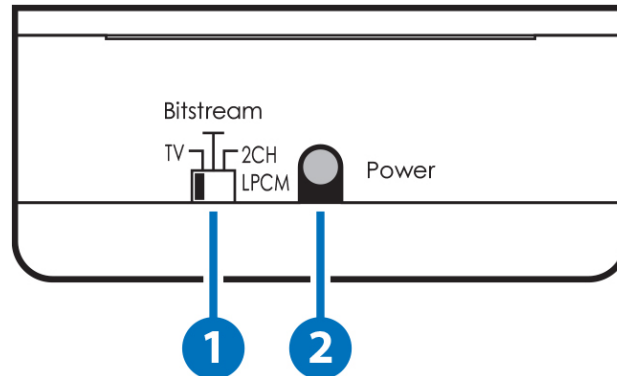

6.2 Right Panel

1. **1 TV/Bitstream/2CH LPCM:** This switch allows users to select the source's audio EDID.

TV Mode: Switch to TV mode for the HDMI source to output audio per the EDID of connected TV or AV receiver, supports up to LPCM 7.1 channels.

Bitstream Mode: Switch to Bitstream mode for the HDMI source to output Bitstream audio per the built-in EDID, supports up to compressed audio 5.1 channels.

2CH LPCM Mode: Switch to 2CH LPCM mode for the HDMI source to output LPCM 2 channels audio per the built-in EDID.

Note: Depending on the input audio format, the unit may not output audio through all output port., For example, the L/R analog output port will have no audio when the input audio format is other than LPCM 2CH.

1. **2 Power:** Switches the unit ON or puts the device into standby mode.