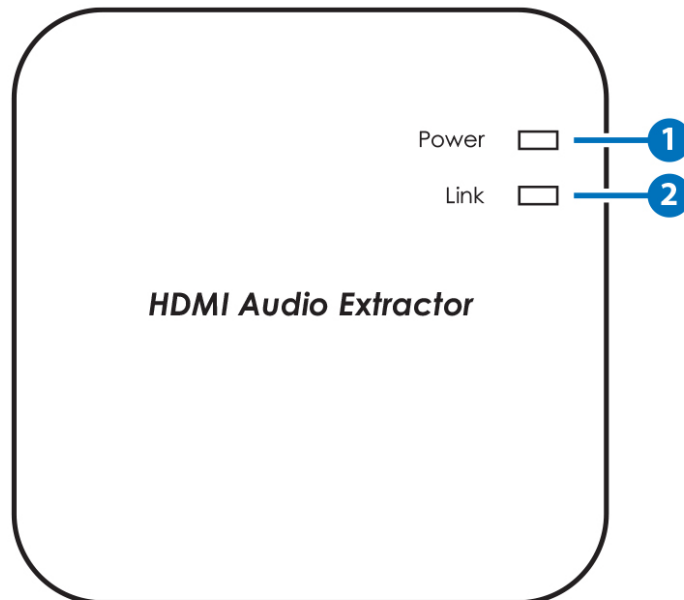

1. **1 Power LED:** The Power LED will illuminate in blue when the unit is connected to the power supply and switched on.
2. **2 Link LED:** The Link LED will illuminate in green when both the source and the display are connected and have established a link. This LED will also blink once while the power is turned on.