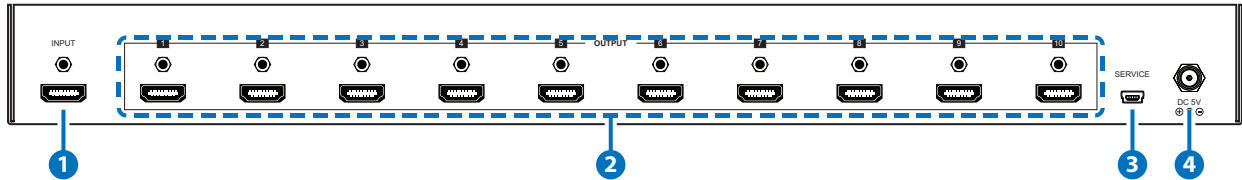

6.2 Rear Panel

1. 1 **INPUT:** Connect with HDMI source equipment such as DVD/Blue-ray players and or PC/Laptop devices.
2. 2 **OUTPUT 1~10:** Connect to HDMI TV / display or HD amplifier for output display.
3. 3 **SERVICE:** This is reserved for firmware update use only.
4. 4 **DC 5V:** Connect the adapter which included in the package and connect to AC wall outlet for power supply.