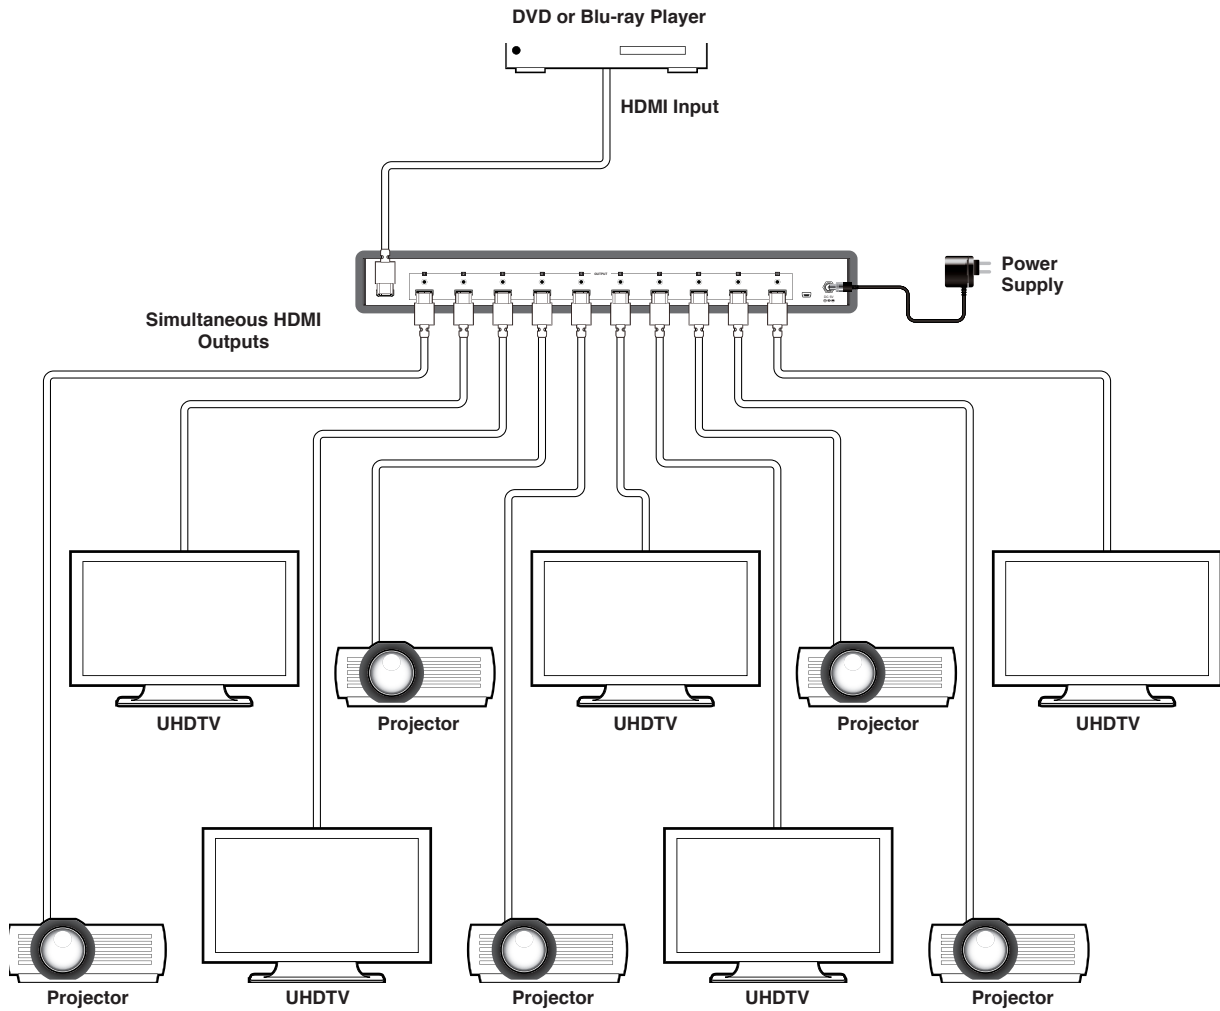

# EGE-6UHD-1410

1×10 HDMI 4K UHD Splitter with 6G Capability

## 6.2 Rear Panel

- 1 **INPUT:** Connect with HDMI source equipment such as DVD/Blue-ray players and or PC/Laptop devices.
- 2 **OUTPUT 1~10:** Connect to HDMI TV / display or HD amplifier for output display.
- 3 **SERVICE:** This is reserved for firmware update use only.
- 4 **DC 5V:** Connect the adapter which included in the package and connect to AC wall outlet for power supply.

# EGE-6UHD-1410

1x10 HDMI 4K UHD Splitter with 6G Capability

## 7. CONNECTION DIAGRAM