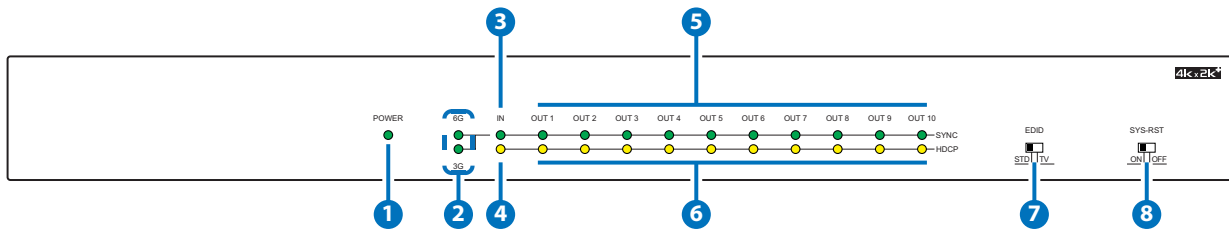

6. OPERATION CONTROLS AND FUNCTIONS

6.1 Front Panel