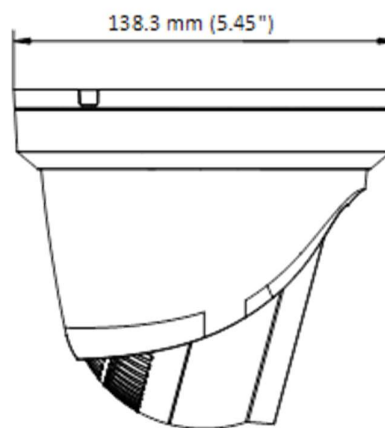

Available Model

DS-2TD1217B-6/PA

Dimension