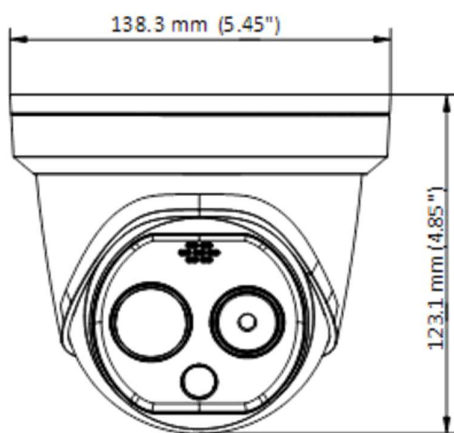

Available Model

DS-2TD1217B-6/PA

Dimension