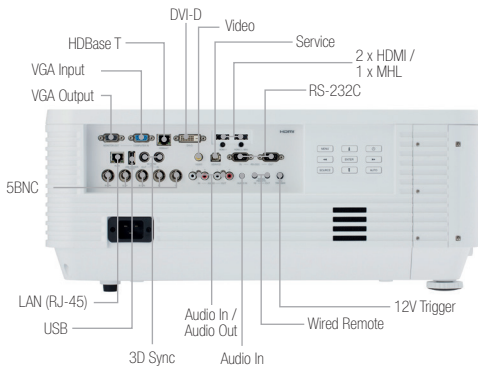

LP-WU6600

1-Chip DLP laser projector, 6000 ANSI lumens,
20000:1 contrast ratio, WUXGA (1920 x 1200) resolution

HITACHI
Inspire the Next

Technical Specifications

- a:** Projection distance
- b:** Lens centre to the higher edge of the screen
- c:** Lens centre to the lower edge of the screen

As a result of using standard SD-63 Lens

OPTICAL

Display System	1-Chip DLP 17mm (0.67 inches)
Resolution	WUXGA (1920 x 1200) 16:10 aspect Ratio
Light Output (Brightness) ANSI Lumens	6000 (Normal), 4670 (Eco)
Contrast Ratio	20,000:1
System Life (Hours)	20,000
Lens	Interchangeable, not included
Lens Zoom	Manual Zoom x 1.25 (using SD-63)
Lens Focus	Manual Focus
Lens Shift	Manual
Projection Lens F Number	2.0 – 2.09
Focus Distance	1.5 – 7m (SD-63 Lens)
Distance to Width Ratio / Throw Ratio:1	1.54 (Wide), 1.93 (Tele) (using SD-63 lens)
Display Size Diagonal	36 – 380 inches (using SL-62 Short Throw lens), 36 – 211 inches (using Standard lens SD-63), 32 – 481 inches (using long throw ML-64 lens)

FEATURES

Speakers	12W (mono) or 6W x 2 (mono)
Digital Keystone	Vertical $\pm 30.0^\circ$, Horizontal $\pm 25.0^\circ$
Picture Modes	Presentation / Bright / Game / Movie / Vivid / TV / sRGB / DICOM SIM / User 1 / User 2
Supported Languages	English, French, German, Spanish, Portuguese, Simplified Chinese, Traditional Chinese, Italian, Norwegian, Swedish, Dutch, Russian, Polish, Finnish, Greek, Korean, Hungarian, Czech, Arabic, Turkish, Vietnamese, Japanese, Thai, Farsi, Hebrew, Danish, French Canadian

POWER

Power Supply	AC 100V – 120V / AC 220V – 240V (50/60Hz)
Power Consumption Operating / Standby	700W / Less than 0.5W

PHYSICAL

Weight	24.5kg
Dimensions (W x H x D)	470 x 220 x 521mm (Excluding lens)
Noise	35db (Normal), 33db (Eco)