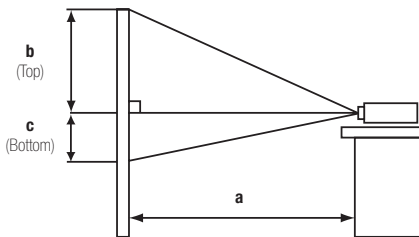

LP-WU6600

1-Chip DLP laser projector, 6000 ANSI lumens,
20000:1 contrast ratio, WUXGA (1920 x 1200) resolution

HITACHI
Inspire the Next

Technical Specifications

- **a:** Projection distance
- **b:** Lens centre to the higher edge of the screen
- **c:** Lens centre to the lower edge of the screen

IMAGE SIZE 16:10 (FROM PROJECTOR'S LENS END)

Screen size (diagonal)	HxV		Projection distance (a)		Screen height (cm)	
	m	m	Wide (m)	Tele (m)	b (top)	c (bottom)
36" (0.9 m)	0.8	0.5	1.2	1.5	51	2
50" (1.3 m)	1.1	0.7	1.7	2.1	71	-3
100" (2.5 m)	2.2	1.3	3.3	4.2	141	-7
150" (3.8 m)	3.2	2.0	5.0	6.2	212	-10
211" (5.3 m)	4.5	2.8	7.0	8.8	298	-14

IMAGE SIZE 16:9 (FROM PROJECTOR'S LENS END)

Screen size (diagonal)	HxV		Projection distance (a)		Screen height (cm)	
	m	m	Wide (m)	Tele (m)	b (top)	c (bottom)
36" (0.9 m)	0.8	0.4	1.2	1.6	50	-7
50" (1.3 m)	1.1	0.6	1.7	2.1	69	-7
100" (2.5 m)	2.2	1.2	3.4	4.3	138	-14
150" (3.8 m)	3.3	1.9	5.1	6.4	208	-21
211" (5.3 m)	4.7	2.6	7.2	9.0	292	-29

As a result of using standard SD-63 Lens

OPTICAL

Display System	1-Chip DLP 17mm (0.67 inches)
Resolution	WUXGA (1920 x 1200) 16:10 aspect Ratio
Light Output (Brightness) ANSI Lumens	6000 (Normal), 4670 (Eco)
Contrast Ratio	20,000:1
System Life (Hours)	20,000
Lens	Interchangeable, not included
Lens Zoom	Manual Zoom x 1.25 (using SD-63)
Lens Focus	Manual Focus
Lens Shift	Manual
Projection Lens F Number	2.0 – 2.09
Focus Distance	1.5 – 7m (SD-63 Lens)
Distance to Width Ratio / Throw Ratio:1	1.54 (Wide), 1.93 (Tele) (using SD-63 lens)
Display Size Diagonal	36 – 380 inches (using SL-62 Short Throw lens), 36 – 211 inches (using Standard lens SD-63), 32 – 481 inches (using long throw ML-64 lens)

FEATURES

Speakers	12W (mono) or 6W x 2 (mono)
Digital Keystone	Vertical $\pm 30.0^\circ$, Horizontal $\pm 25.0^\circ$
Picture Modes	Presentation / Bright / Game / Movie / Vivid / TV / sRGB / DICOM SIM / User 1 / User 2
Supported Languages	English, French, German, Spanish, Portuguese, Simplified Chinese, Traditional Chinese, Italian, Norwegian, Swedish, Dutch, Russian, Polish, Finnish, Greek, Korean, Hungarian, Czech, Arabic, Turkish, Vietnamese, Japanese, Thai, Farsi, Hebrew, Danish, French Canadian

CONNECTIONS

Digital Input	HDMI x 2, DVI-D x 1, HDBase-T x 1
Analogue Input	15 pin Mini D-Sub x 1, 5BNC x 1
Video Output	15 pin Mini D-Sub x 1
Audio Input	3.5mm Stereo Mini Jack x 1, RCA Jack (L/R) x 1
Audio Output	RCA jack L/R x 1
RS-232C Control	1 x 9-pin D-Sub
Wired LAN	Yes
USB Type-A	Yes
USB Type-B	No
12V Trigger	3.5mm Stereo Mini Jack x 1
Wired Remote Input & Output	3.5mm Stereo Mini Jack x 1 (input) / 3.5mm Stereo Mini Jack x 1 (output)
3D Sync Input & Output	VESA 3-pin x 1 (input) / VESA 3 pin x 1 (output)

POWER

Power Supply	AC 100V – 120V / AC 220V – 240V (50/60Hz)
Power Consumption Operating / Standby	700W / Less than 0.5W

PHYSICAL

Weight	24.5kg
Dimensions (W x H x D)	470 x 220 x 521mm (Excluding lens)
Noise	35db (Normal), 33db (Eco)

ACCESSORIES

Lenses	SL-61 (Short Throw Lens), SL-62 (Semi Short Throw Lens), SS-63 (Semi Standard Lens) SD-63 (Standard Lens), ML-64 (Long Throw Lens), LL-65 (Super Long Throw Lens)
Remote Control	HL03171

WARRANTY